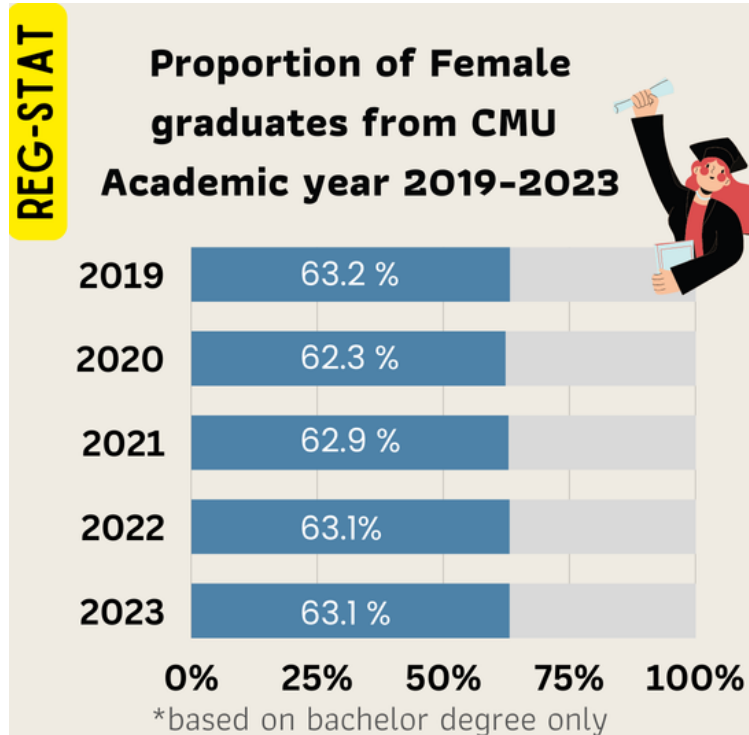

Ratio of CMU Female Graduates

The percentage of female CMU graduates in the past 5 years is higher than the percentage of male graduates; corresponding to the statistic of female student admitted in the previous issue.