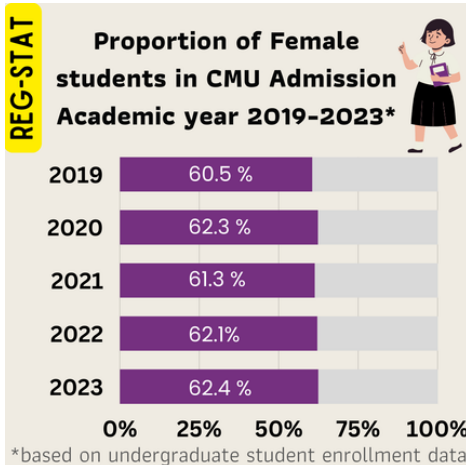

Ratio of CMU Female Graduates

The percentage of female CMU graduates in the past 5 years is higher than the percentage of male graduates; corresponding to the statistic of female student admitted in the previous issue.